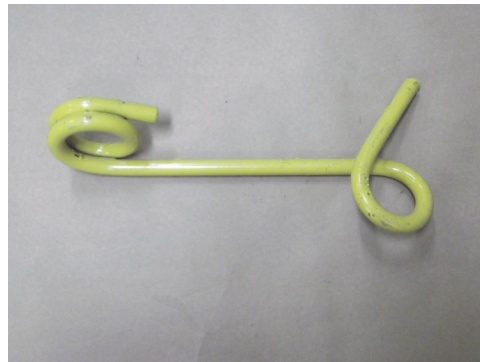

# Chain Harrow Parts

**AerWay®**

REPLACEMENT CHAIN HARROW PARTS  
PARTS FIT ALL AERWAY CHAIN HARROW SIZES

**AW-CHX-001**  
**Front Hook**  
**20-3/4"**

**AW-CHX-002**  
**Regular Tooth**  
**13-1/4"**

**AW-CHX-003**  
**Long Side Tooth**  
**13-1/2"**

**AW-CHX-004**  
**Short Side Tooth**  
**11-1/2"**

**AW-CHX-005**  
**Back Connector**  
**9"**

*Advanced Aeration Systems*