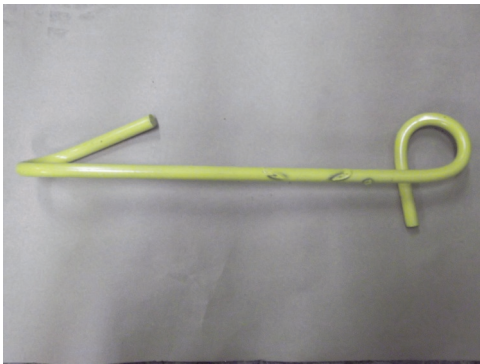

# Chain Harrow Parts

**AerWay®**

REPLACEMENT CHAIN HARROW PARTS  
PARTS FIT ALL AERWAY CHAIN HARROW SIZES

**AW-CHX-001**  
**Front Hook**  
**20-3/4"**

**AW-CHX-002**  
**Regular Tooth**  
**13-1/4"**

**AW-CHX-003**  
**Long Side Tooth**  
**13-1/2"**

**AW-CHX-004**  
**Short Side Tooth**  
**11-1/2"**

**AW-CHX-005**  
**Back Connector**  
**9"**

*Advanced Aeration Systems*