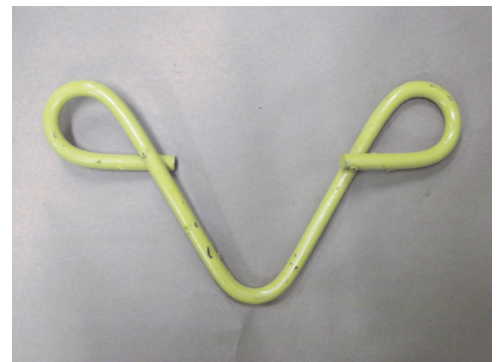

# Chain Harrow Parts

**AerWay®**

REPLACEMENT CHAIN HARROW PARTS  
PARTS FIT ALL AERWAY CHAIN HARROW SIZES

**AW-CHX-001**  
**Front Hook**  
**20-3/4"**

**AW-CHX-002**  
**Regular Tooth**  
**13-1/4"**

**AW-CHX-003**  
**Long Side Tooth**  
**13-1/2"**

**AW-CHX-004**  
**Short Side Tooth**  
**11-1/2"**

**AW-CHX-005**  
**Back Connector**  
**9"**

*Advanced Aeration Systems*